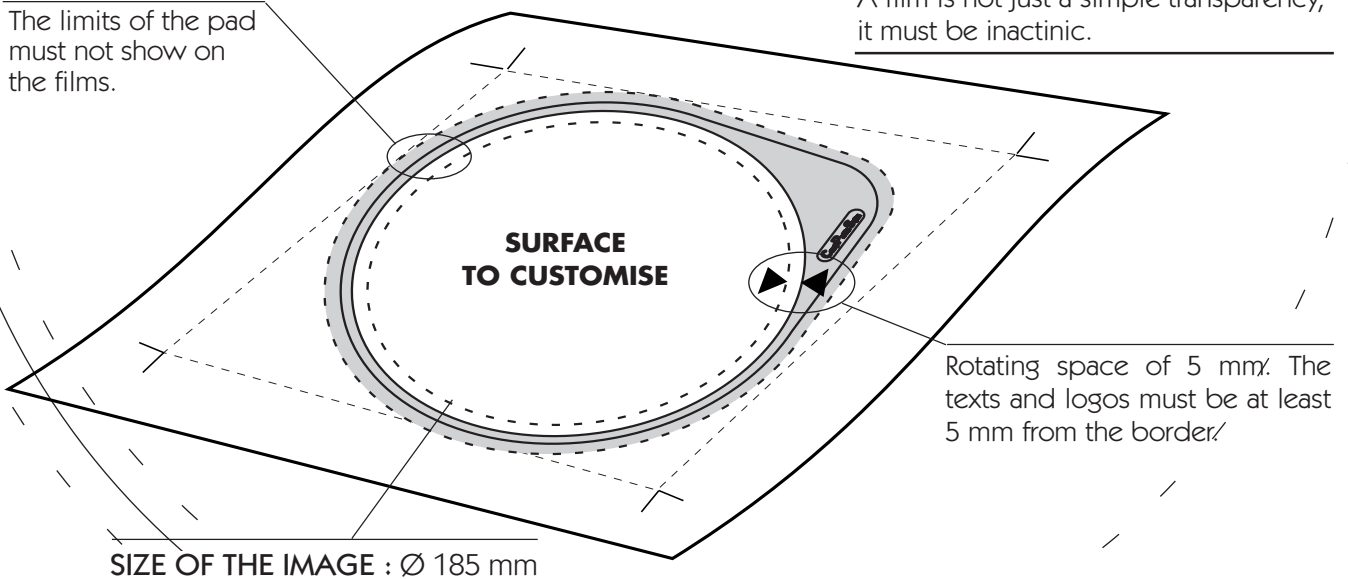

### If you supply a computerised support :

Prepare your visual in a Ø 185 mm format and specify the colour and orientation of the frame.

We will integrate your image inside it.

[Ask for our specification sheet.](#)

You just have to integrate your image into the interior of the circle and choose the background colour of the frame and its orientation.

The limits of the pad must not show on the films.

A film is not just a simple transparency, it must be inactinic.

### *Existing Formats*

- Standard format:  $\varnothing$  195 mm + slight point  
Sandy surface :  $\varnothing$  185 mm

- Other format : Rectangular 230x195 mm,  
Sandy surface : 210x185 mm

- Other format : square 200x200 mm,  
Sandy surface : 190x190 mm