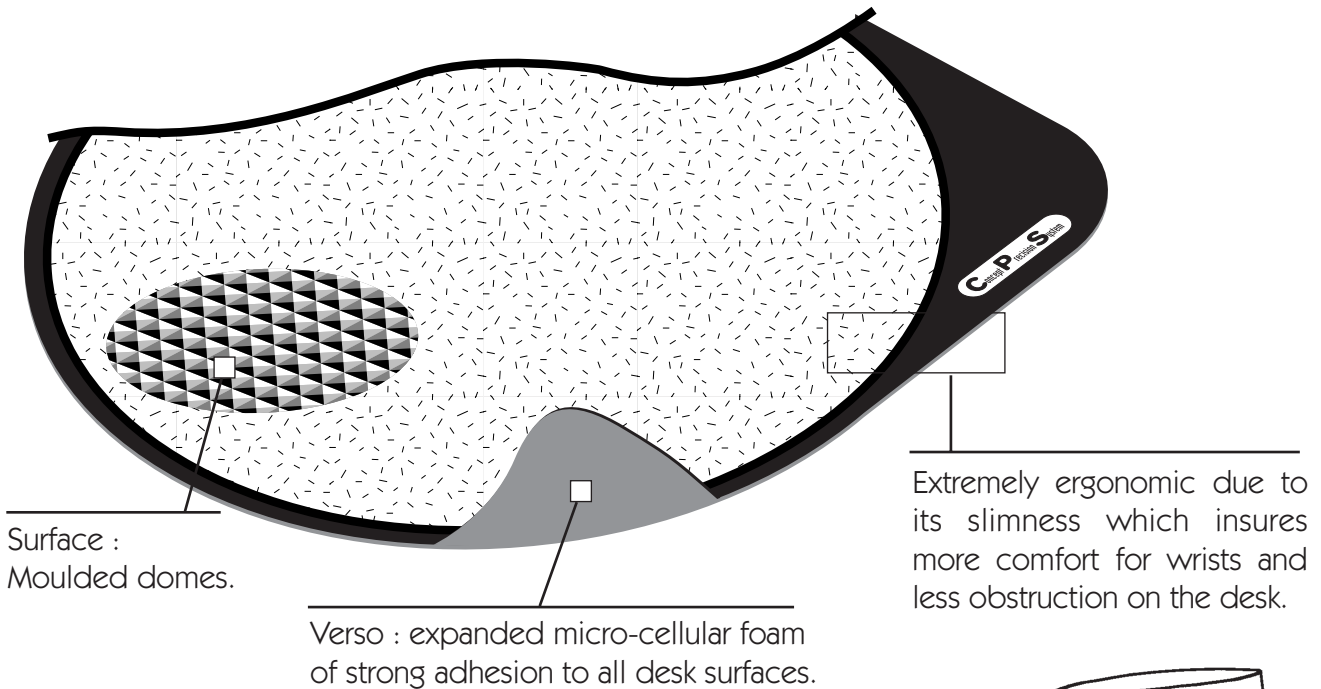

# NOVA Mouse Pads

Technical data sheet

## The CPS NOVA - Concept Precision System

“ *More than just a mousepad,  
a drive surface of great precision.* ”

A design specially developed for  
a strong visual impact.

### THE PACKAGING

Allows the product to  
be seen and touched.

- Mono-material conception, non-glued, therefore cannot detach.
- 440 domes per cm<sup>2</sup> for precise movement without dirtying the mouse.
- The CPS quality is guaranteed by NOVA.
- Delivered exclusively in individual packaging.
- Customized quadri-chrome offset.
- Standard format : useful printed diameter : 195 mm, thickness : 1,5 mm.